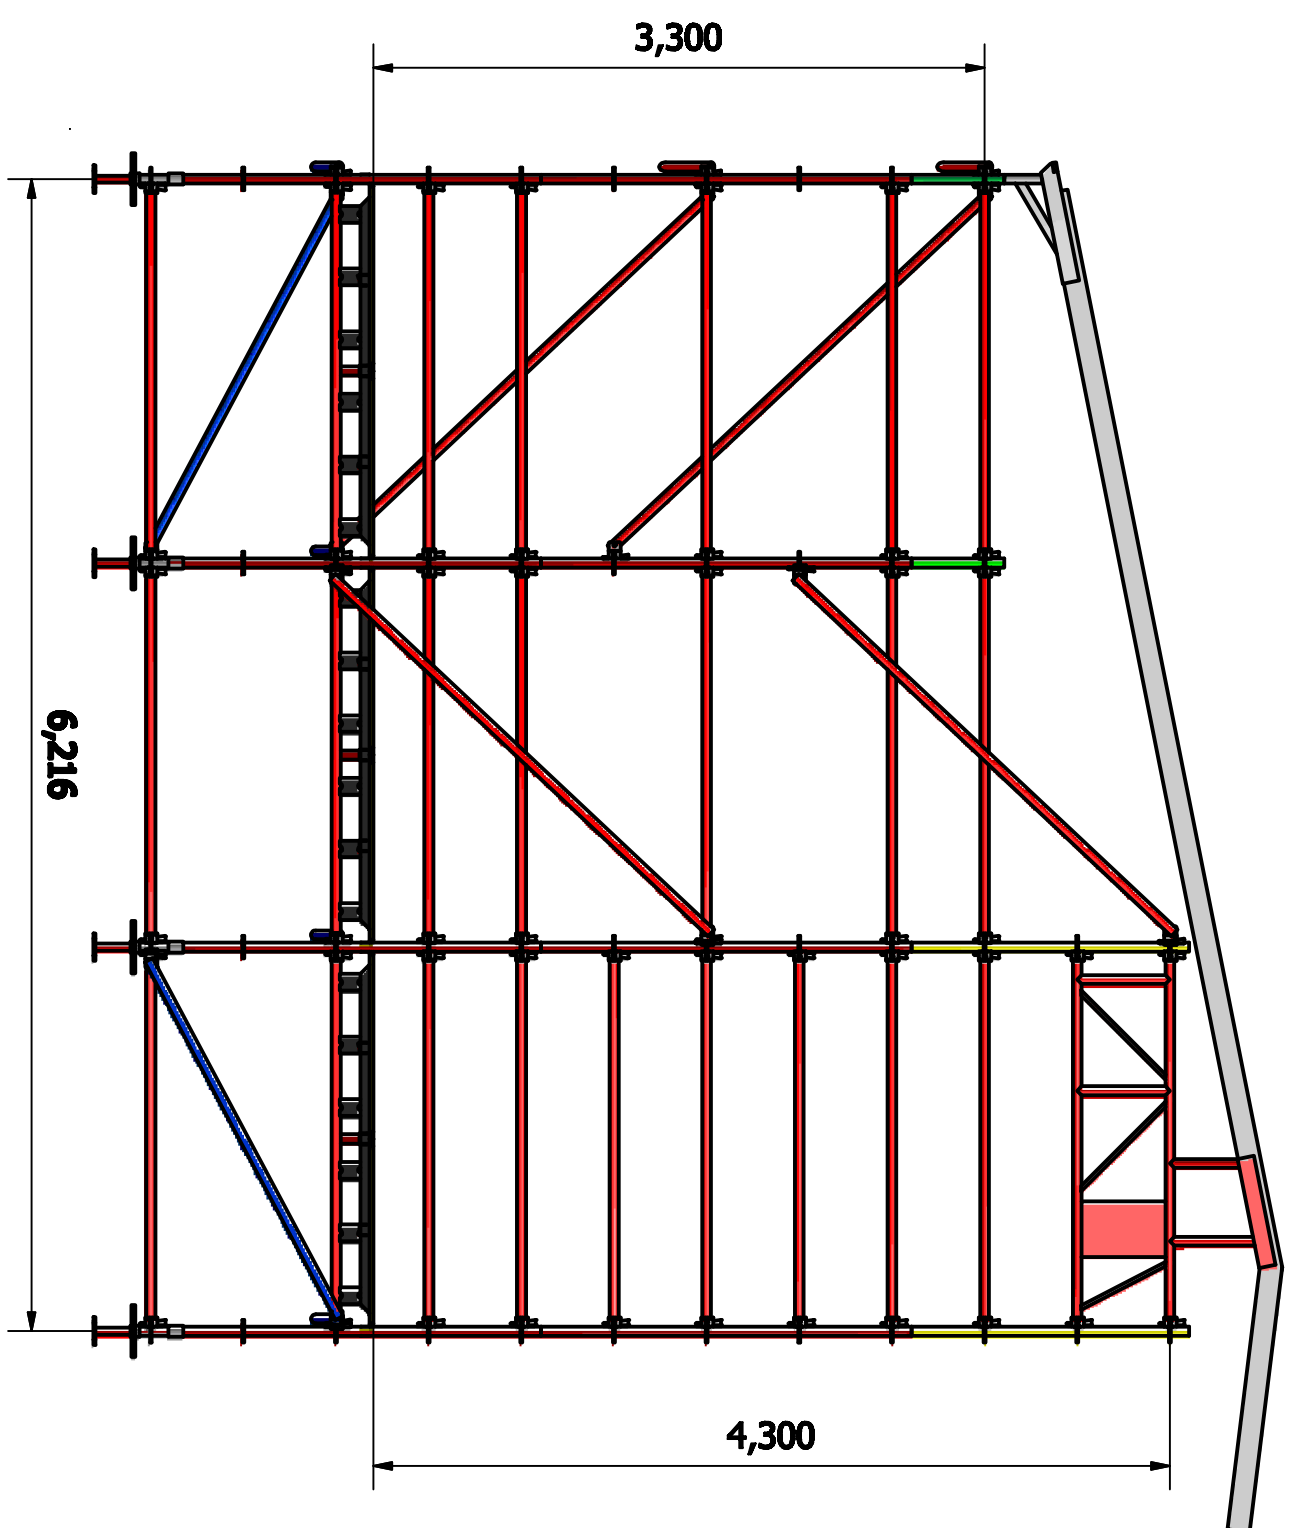

 **ASE**
ALL STAGE EQUIPMENT
Staanbouwkantoor '7
B-9990 Mellegem
Info@ase.be
T +32 (0)50.388.424
F +32 (0)50.386.991

CS60

date: 9/02/2009
project: CS60 - Side View
drawn: An
rev:

scale 1:40